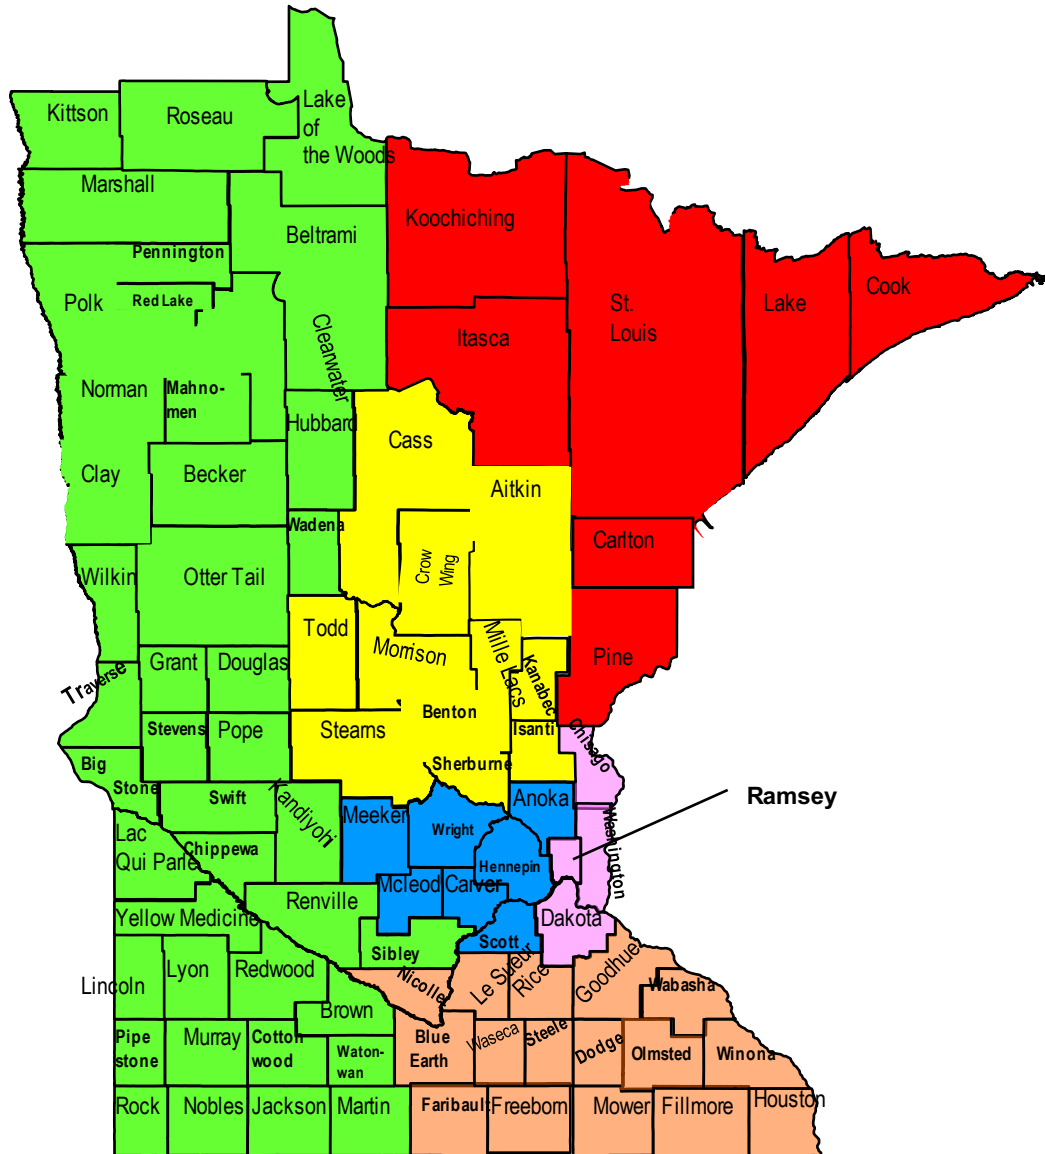

**Minnesota AFL-CIO Area Labor Councils/Regional Labor Federations**

**West ALC**  
 Mark Froemke, President  
 811 N Broadway  
 Crookston, MN 56716  
 218-779-9258  
 mfroemke1@aol.com  
 Staff: Dale Moerke  
 507-220-1980  
 d.moerke@vastbb.net

# COUNTIES WITHIN EACH ALC/RLF

## SOUTHEAST ALC

Blue Earth  
Dodge  
Faribault  
Fillmore  
Freeborn  
Goodhue  
Houston  
Le Sueur  
Mower  
Nicollet  
Olmstead  
Rice  
Steele  
Wabasha  
Waseca  
Winona

## WEST ALC

Becker  
Beltrami  
Big Stone  
Brown  
Chippewa  
Clay  
Clearwater  
Cottonwood  
Douglas  
Grant  
Hubbard  
Jackson  
Kandiyohi  
Kittson  
Lac qui Parle  
Lake of the Woods  
Lincoln  
Lyon  
Mahnommen  
Marshall  
Martin  
Murray  
Nobles  
Norman  
Otter Tail  
Pennington  
Pipestone  
Polk  
Pope  
Red Lake  
Redwood  
Renville  
Rock  
Roseau  
Sibley  
Stevens  
Swift  
Traverse  
Wadena  
Watonwan  
Wilkin  
Yellow Medicine