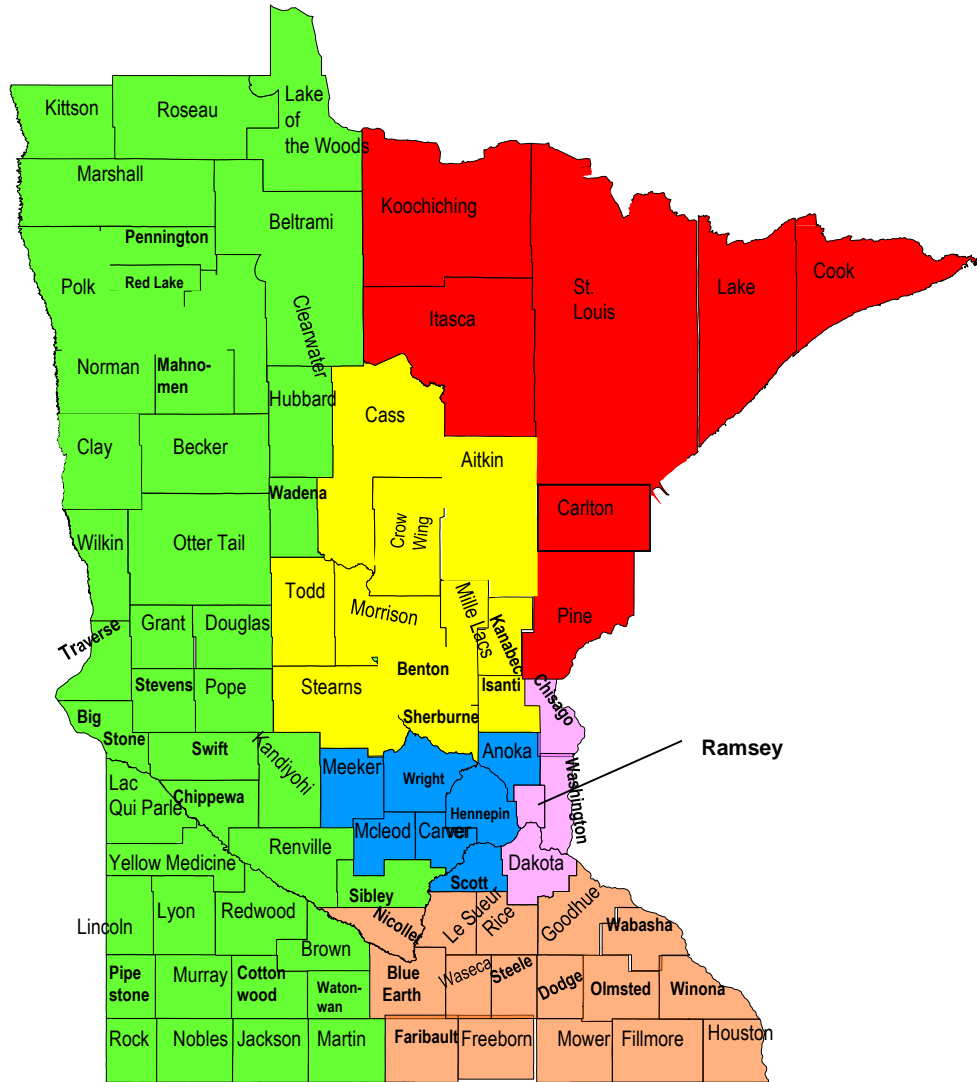

Minnesota AFL-CIO Area Labor Councils/Regional Labor Federations

West ALC

Mark Froemke, President
811 N Broadway
Crookston, MN 56716
218-779-9258
mfroemke1@aol.com
Staff: Dale Moerke
507-220-1980
d.moerke@knology.net

Aitkin
Benton
Cass
Crow Wing
Isanti
Kanabe
Mille Lacs
Morrison
Sherburne
Stearns
Todd

MINNEAPOLIS RLF

Anoka
Carver
Hennepin
McLeod
Meeker
Scott
Wright

NORTHEAST ALC

Carlton
Cook
Itasca
Koochiching
Lake
Pine
St. Louis

SAINT PAUL RLF

Chisago
Dakota
Ramsey
Washington

SOUTHEAST ALC

Blue Earth
Dodge
Faribault
Fillmore
Freeborn
Goodhue
Houston
Le Sueur
Mower
Nicollet
Olmstead
Rice
Steele
Wabasha
Waseca
Winona

WEST ALC

Becker
Beltrami
Big Stone
Brown
Chippewa
Clay
Clearwater
Cottonwood
Douglas
Grant
Hubbard
Jackson
Kandiyohi
Kittson
Lac qui Parle
Lake of the Woods
Lincoln
Lyon
Mahnommen
Marshall
Martin
Murray
Nobles
Norman
Otter Tail
Pennington
Pipestone
Polk
Pope
Red Lake
Redwood
Renville
Rock
Roseau
Sibley
Stevens
Swift
Traverse
Wadena
Watonwan
Wilkin
Yellow Medicine